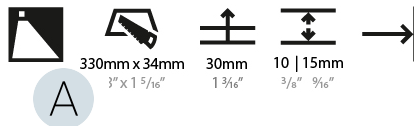

GENERAL

Series: Delight
Subseries: Delight String Step
Brand: Prolicht
Division: Architectural
Mounting Type: Recessed
Mounting Location: Wall
Subcategory: Step Light

PHYSICAL

Shape: Rectangle
Length (mm): 340
Length (in): 13 ³/₈
Height (mm): 40
Depth (mm): 27
Height (in): 1 ⁹/₁₆
Depth (in): 1 ⁷/₁₆
Ceiling Thickness (mm): 10 / 12 / 15
Ceiling Thickness (in): 3/8 or 1/2 or 9/16
Min. Recessing Depth (mm): 30
Min. Recessing Depth (in): 1 ³/₁₆
Light Distribution: Asymmetric
Weight (kg): 0.404
Weight (lbs): 0.89
Fixture Finish: SSR / BKV / CWI / CRY / HAB / UFT / ITA / RUA / FTG / MYG / LOD / PUS / FRO / FUP / KIA / POP / BLS / SPG / MEY / GOH / GUM / CHC / COM / ABZ / JAG / OBR / MOS / ROR
Fixture Material: Aluminum
Cut-out Measurements: 330mm / 13" x 34mm / 1 5/16"

ELECTRICAL

Lamp Type: LED (Zhaga Standard)
Input Wattage (W): 4
Total Output Wattage (W): 3.6
Dimming: 0-10V Dimming / Phase Dimming (120Vac Only)
Driver Included: No
Driver Location: Remote
Driver Type: Constant Voltage - 120 / 277Vac
Driver Class: Class 2
Input Voltage (V): 120 - 277
Output Voltage (V): 24

LED

Number of LEDs: 1
Color Temperature (°K): 3000 / 3500 / 5000
Max. Delivered Lumen (lm): 120
CRI: >80 CRI
Lamp Life (hrs): 50000

OPTICAL

RATINGS AND CERTIFICATIONS

Certified By: Certified for North American Standards
IP rating: IP20